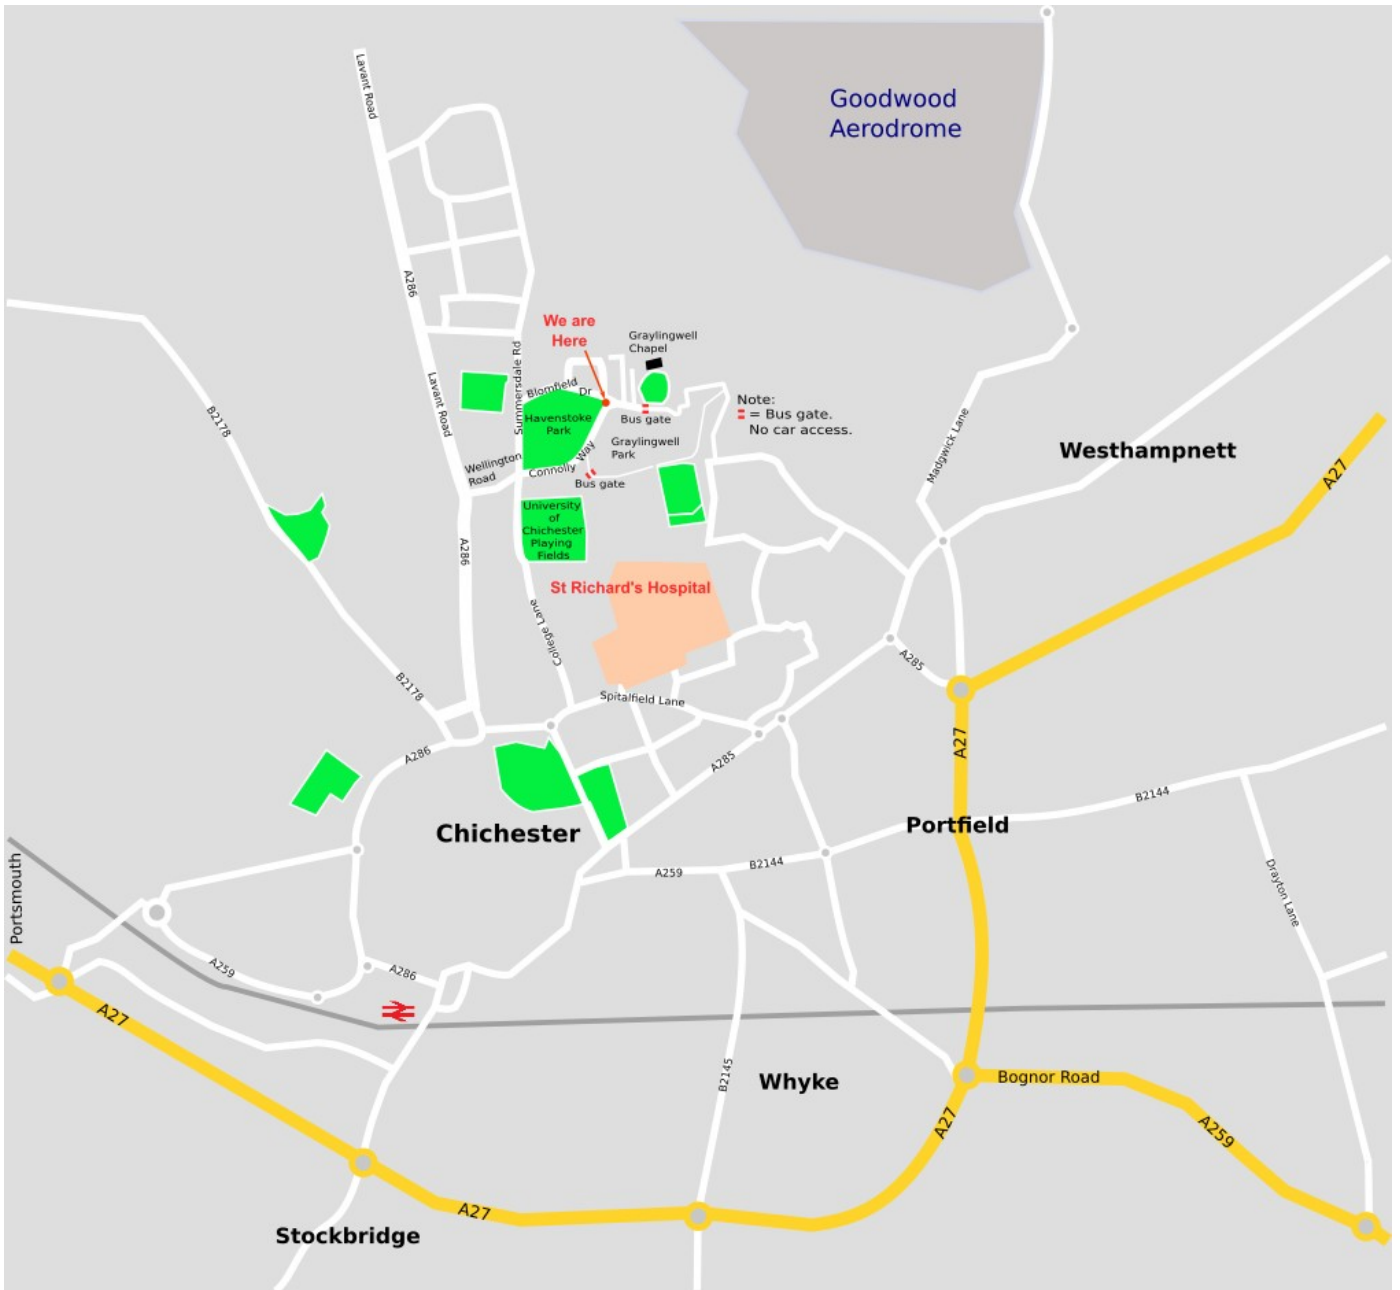

### **From the A286 (Lavant Road / Broyle Road or Northgate Roundabout):**

- Turn into Wellington Road.
- At the crossroads with College Lane going straight on, into Connolly Way.
- Follow Connolly Way, until you see The Pavilion on your left hand side.

### **From the East**

- Follow Spitalfield Lane past St Richards Hospital Entrances 1 and 2.
- Turn Right in to College Lane (sign posted for the University of Chichester).
- Pass the University entrance.
- Turn right into Connolly Way.
- Follow Connolly Way, until you see The Pavilion on your left hand side.

**Please do not come via Graylingwell Drive because this is not a through road for cars. If you are travelling by foot or bike you can come that way.**

NB: Maps only show major roads.