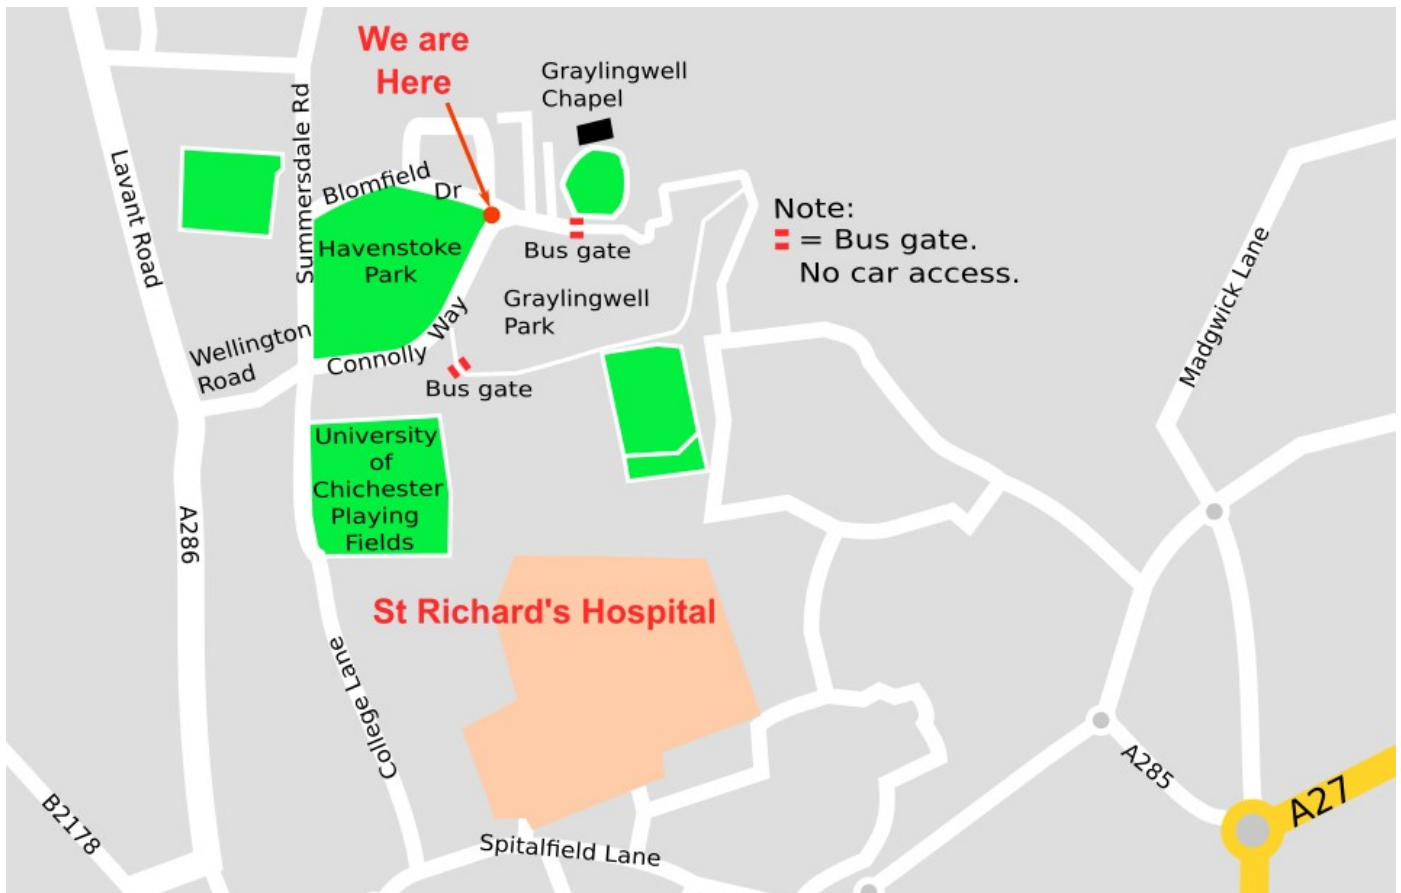

### **From the A286 (Lavant Road / Broyle Road or Northgate Roundabout):**

- Turn into Wellington Road.
- At the crossroads with College Lane going straight on, into Connolly Way.
- Follow Connolly Way, until you see The Pavilion on your left hand side.

### **From the East**

- Follow Spitalfield Lane past St Richards Hospital Entrances 1 and 2.
- Turn Right in to College Lane (sign posted for the University of Chichester).
- Pass the University entrance.
- Turn right into Connolly Way.
- Follow Connolly Way, until you see The Pavilion on your left hand side.

**Please do not come via Graylingwell Drive because this is not a through road for cars. If you are travelling by foot or bike you can come that way.**

### **Parking**

Paid Parking is available outside the Pavilion (8 Spaces) – you will need to download the **Just Parking** App to pay. Location ID 544810. 60 minutes parking is £1.30

There is additional paid parking alongside the park on Blomfield Drive as you turn left immediately after The Pavilion and next to Graylingwell Chapel.