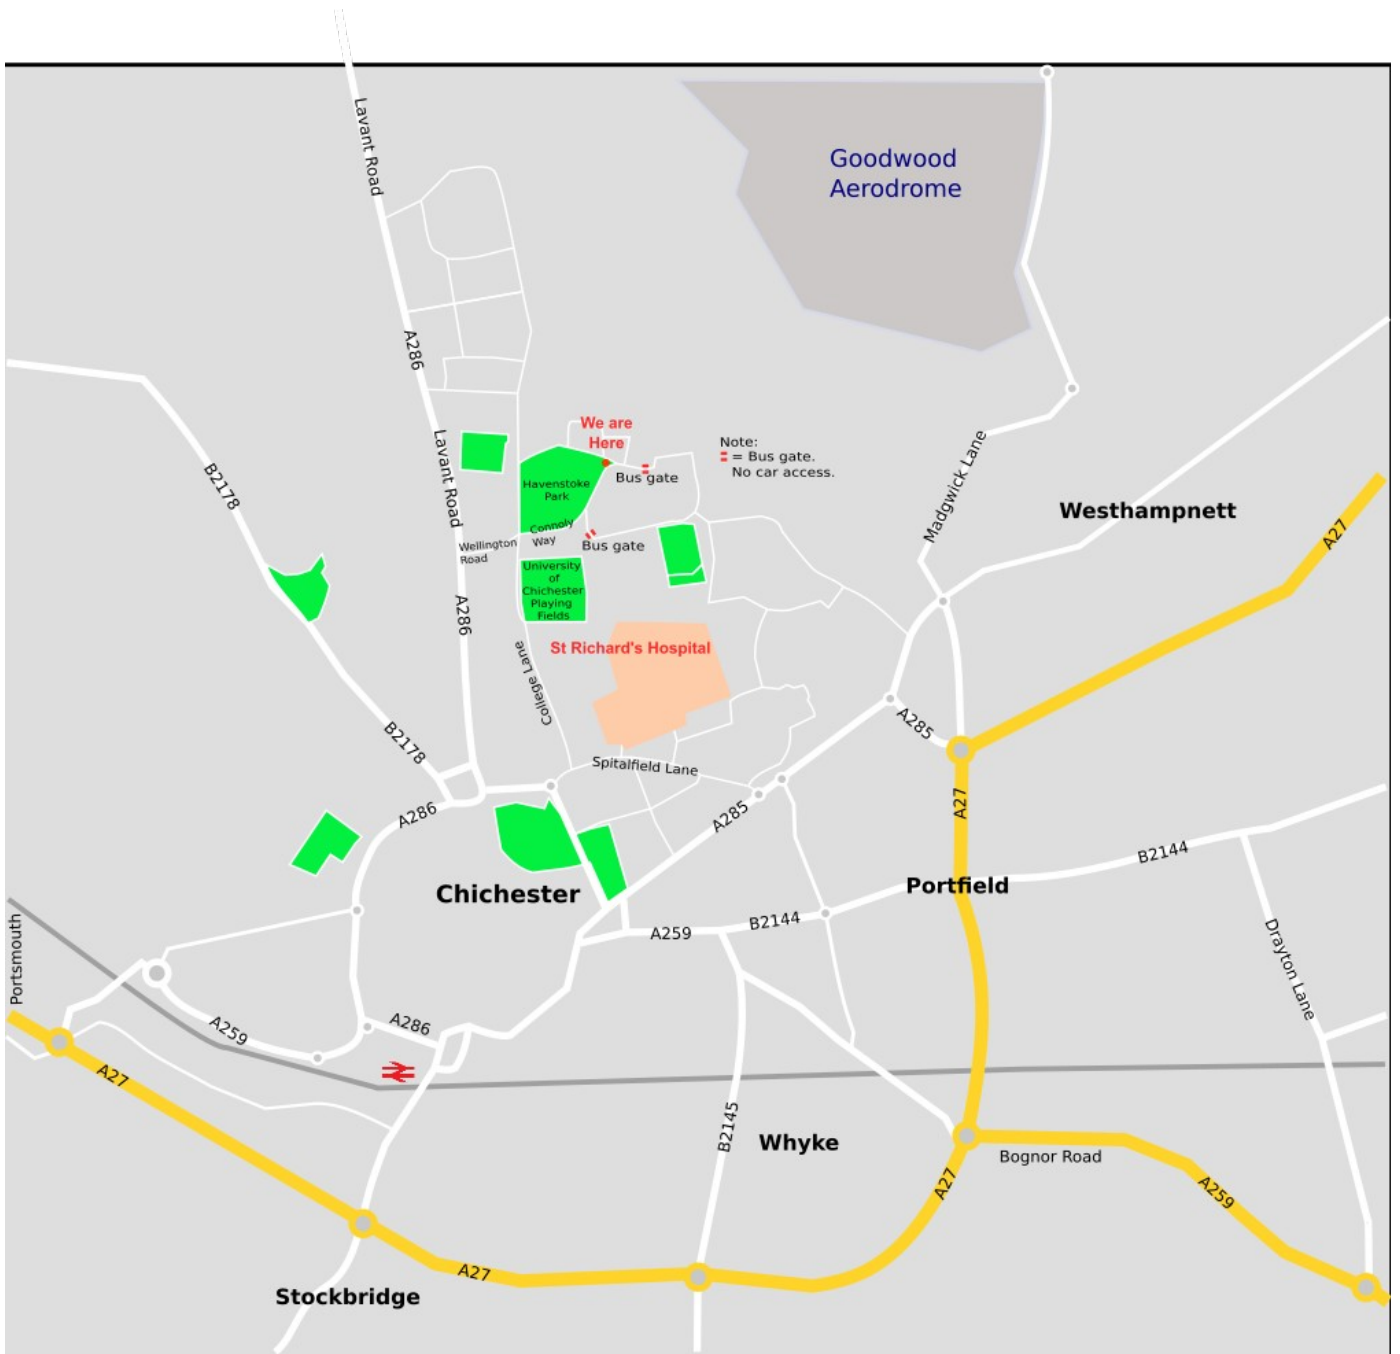

From the East

- Follow Spitalfield Lane past St Richards Hospital Entrances 1 and 2.
- Turn Right in to College Lane (sign posted for the University of Chichester).
- Pass the University entrance.
- Turn right into Connolly Way.
- Follow Connolly Way, until you see The Pavilion on your left hand side.

Please do not come via Graylingwell Drive because this is not a through road for cars. If you are travelling by foot or bike you can come that way.

Parking

Paid Parking is available outside the Pavilion (8 Spaces) – you will need to download the **Just Parking** App to pay. Location ID 544810. 60 minutes parking is £1.30

There is additional paid parking alongside the park on Blomfield Drive as you turn left immediately after The Pavilion and next to Graylingwell

Maps only show major roads.