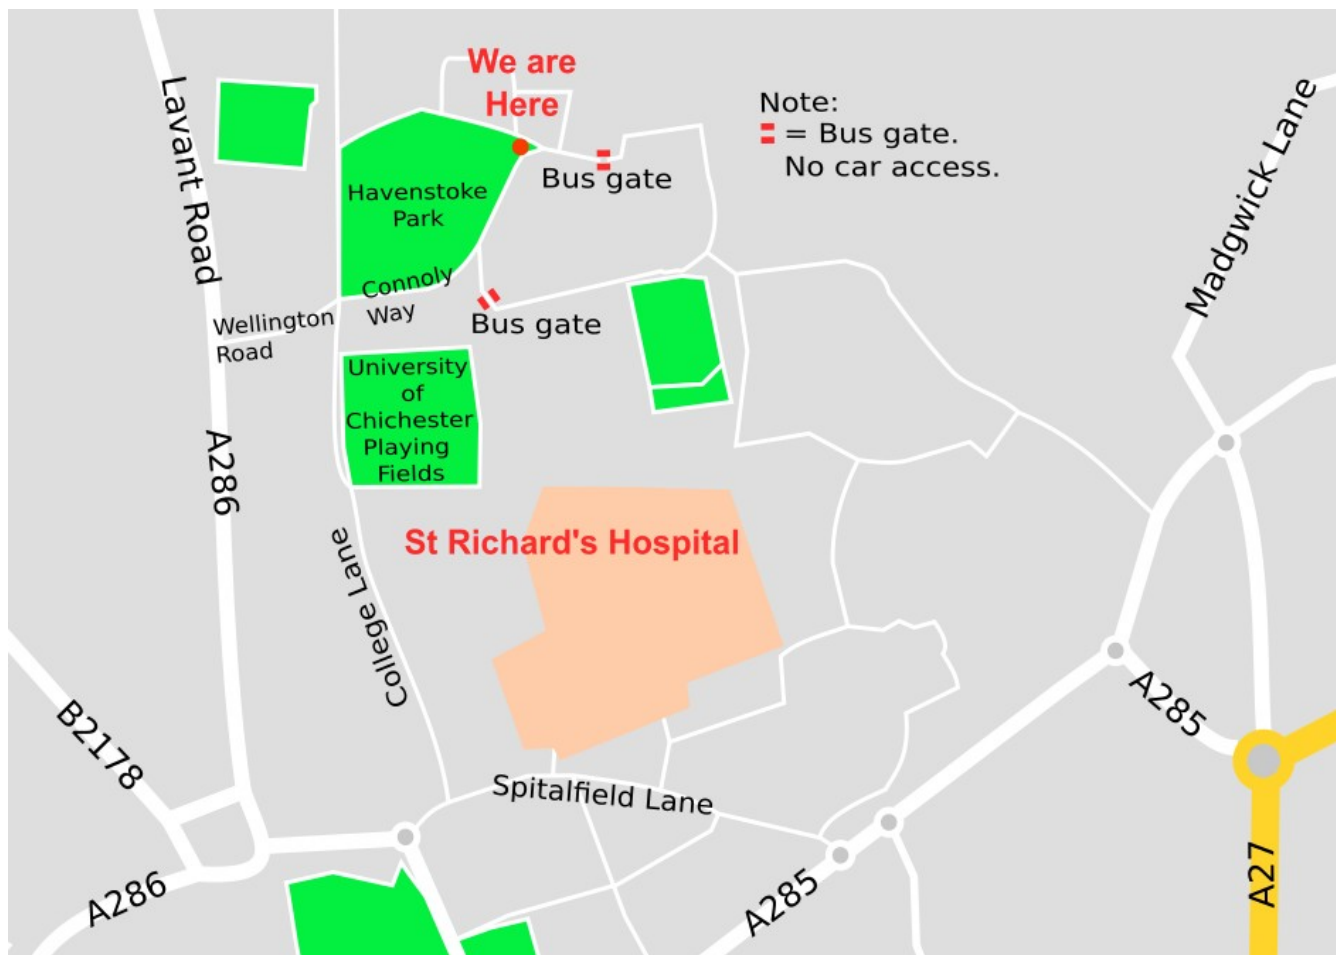

Getting to your Session

Your counselling session is at:

The Pavilion, Connolly Way, Graylingwell Park, Chichester, PO19 6WD

From the A286 (Lavant Road / Broyle Road or Northgate Roundabout):

- Turn into Wellington Road.
- At the crossroads with College Lane going straight on, into Connolly Way.
- Follow Connolly Way, until you see The Pavilion on your left hand side.

From the East

- Follow Spitalfield Lane past St Richards Hospital Entrances 1 and 2.
- Turn Right in to College Lane (sign posted for the University of Chichester).
- Pass the University entrance.
- Turn right into Connolly Way.
- Follow Connolly Way, until you see The Pavilion on your left hand side.

Please do not come via Graylingwell Drive because this is not a through road for cars. If you are travelling by foot or bike you can come that way.

Parking

Paid Parking is available outside the Pavilion (8 Spaces) – you will need to download the **Just Parking** App to pay. Location ID 544810. 60 minutes parking is £1.30

There is additional paid parking alongside the park on Blomfield Drive as you turn left immediately after The Pavilion and next to Graylingwell

Maps only show major roads.